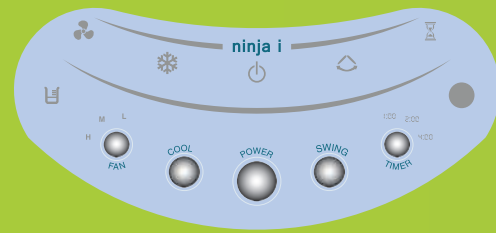

ninja[®] i

The intelligent, efficient, compact cooler – Ninja i is ideal for spot cooling. Its powerful air flow keeps the temperatures pleasant during summers. Its new digital control panel with remote control and timer make it a smart choice for instant cooling solutions.

Feather-touch digital control panel

Dura-pump technology

Empty water tank alarm

System restore function

SMPS technology

Powerful air throw with auto swing

High efficiency honeycomb pad

Full function remote with timer

Large 17 ltr. tank capacity

Multi-directional wheels for mobility

Consumes 105 watts* only

For rooms up to 28 m³/1000 ft.³ *